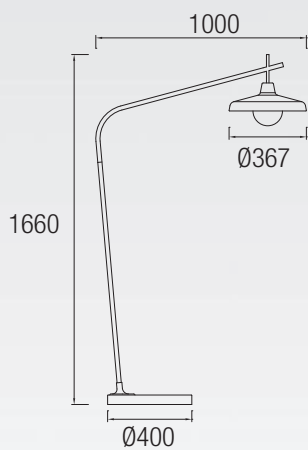

25-9733-05-M1 ■
27 LED 100-240V 10W 864lm^{PN}
3000K

55-9733-05-M1 ■
27 LED 100-240V 10W 864lm^{PN}
3000K

JAMBO

MOONLIGHT

25-9742-Z5-M1 ■
 E-27 max. 18W / max. L=120mm Ø=50
 Fluorescent - LED

IP 44

25-9503-14-M1