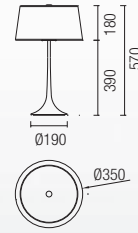

SHINE

PRO-27631

1 x E-27 PL Elec. L = 100mm Max. 11W

Consultar disponibilidad
Please, check availability