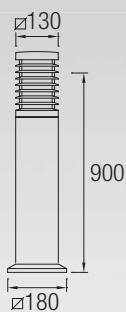

55-9658-05-CD ■
E-27 max. 23W / max. L=190mm
Fluorescent - LED

ODIN

10-9645-Z5-M2 ■
E-27 max. 60W / max. L=180mm
Halogen - Fluorescent - LED

WAY

55-9682-Z5-37
 GU-10 max. 50W / max. L=80mm
 Halogen - Fluorescent - LED