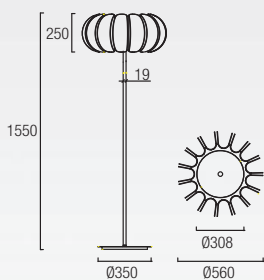

Top diffuser

BLOMMA

00-4391-BW-03
 00-4391-BW-05
 00-4391-BW-25
 3 x E-27 Max. 23W / Max.L=140mm Ø60mm
 Fluorescent - LED
 Recommended LED ATC-FLL-050

10-4391-BW-03
 10-4391-BW-05
 10-4391-BW-25
 3 x E-27 PL Elec. Max. 23W / Max.L=140mm Ø60mm
 Fluorescent - LED
 Recommended LED ATC-FLL-050