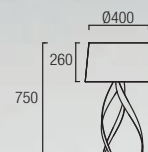

Top diffuser

10-1824-BW-T002 ☐ ☒
10-1824-BW-T003 ☐ ☐
1 x E27 Max. 18W /
Max. L=140mm
Fluorescent - LED
Recommended LED ACT-FLL-050