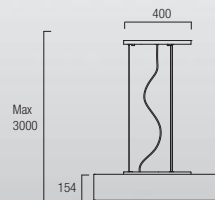

00-4607-21-05 ☒
00-4607-21-14 ☐
5 x E-27 Max. 30W
Max. L=190mm Ø=60mm
Fluorescent - LED
Recommended LED ACT-FLL-050

00-4613-21-05* ☒
00-4613-21-14* ☐
5 x E-27 Max. 30W
Max. L=190mm Ø=60mm
Fluorescent - LED
Recommended LED ACT-FLL-050
+ LED CREE 9W 2900K