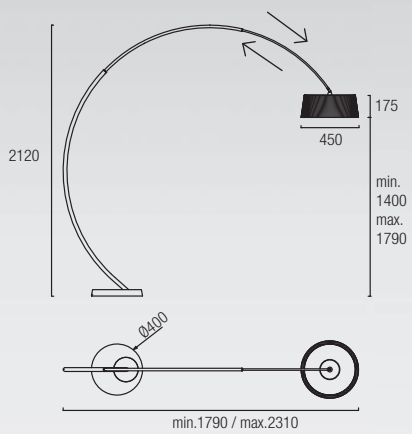

HOOP

25-0057-BW-M1 ☐
3 x E-27 Max. 23W / Max. L=140mm Ø=60mm
Fluorescent - LED
Recommended LED ACT-FLL-050