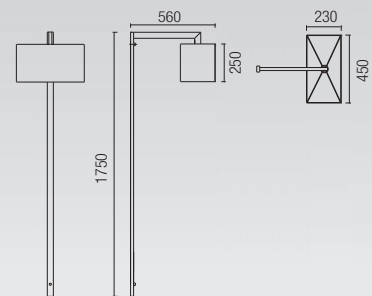

PRO-27608
1 x E-27 PL Elec. Max. 23W
2700 K (included)