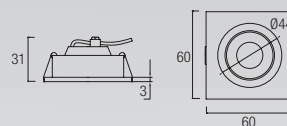

OXY

90-3489-54-S2
LED CREE 2,3W 140 Lm^m3000 K

Set ópticas incluidas.
Set of lenses included.

x 1 x 1