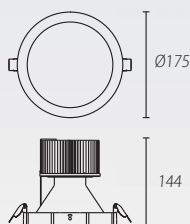

EQUAL SPOT

90-2977-14-37
90-2977-N3-37
LED ZHAGA 26W 2.000 lm^{lm}
3000 K

IP 54

90-2979-14-37
90-2979-N3-37
LED ZHAGA 28W 3.000 lm^{lm}
3000 K

IP 54