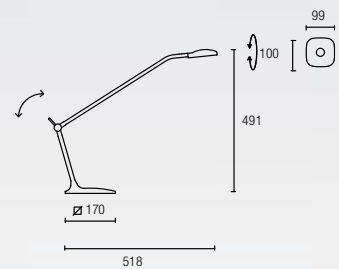

BED

05-2830-34-34
 LED CREE 3W
 182 Lm^{lm} 3000K

05-2831-34-34
 LED CREE 3W
 182 Lm^{lm} 3000K

446-NS 
30 LEDs x 0.073W = 2.2W
242 Lm⁽ⁿ⁾ 6000K

10-1788-81-81 
30 LEDs x 0.073W = 2.2W
242 Lm⁽ⁿ⁾ 6000K

QUEEN

25-3273-21-05
 25-3273-E4-Y2
 LED CITIZEN 6,9W
 434 Lm^{lm} 3000K