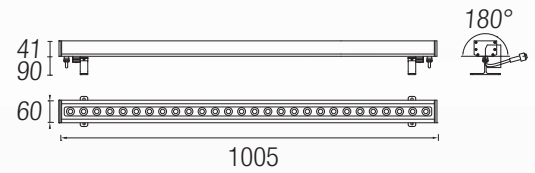

05-1552-54-H6
28 LED CREE 24 VDC 48W
4046 Lm^{lm} 3000K

IP 65 IK 05

05-1549-54-H6
28 LED CREE 24 VDC 48W
4760 Lm^{lm} 4000K

IP 65 IK 05

05-1548-54-H6
36 LED CREE 24 VDC 60W
RGB

IP 65 IK 05