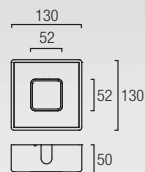

LOV

WALL FIXTURES / PUBLIC AREAS

05-0047-BW-BW
05-0644-BW-BW
LED SEOUL 2 x 4W
360 Lm^{lm} 3000 K

☐ (230V)
☐ (110-127V)

05-4720-BW-BW
05-0647-BW-BW
LED SEOUL 2 x 4W
360 Lm^{lm} 3000 K

☐ (230V)
☐ (110-127V)