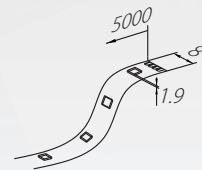

91-3282-00-00
LED 72W 4300 Lm^m 2500K

91-2361-00-00
LED 72W 4109 Lm^m 3000K

91-2365-00-00
LED 72W 3800 Lm^m 6000K