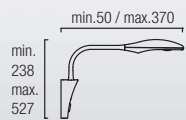

SUPPLE

05-4415-78-M2 ☐

LED CREE 4,5W
315 Lm^{lm} 3000 K

10-4415-05-M2 ☐

10-4415-78-M2 ☐

LED CREE 4,5W
315 Lm^{lm} 3000 K

25-4415-78-M2 ☐

LED CREE 4,5W
315 Lm^{lm} 3000 K