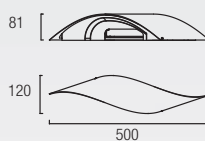

05-1822-BW-BW ☐
05-1822-AF-AF ☒
LED CREE 10W 1.070 Lm^(N)
3000K

05-1818-AF-AF ☒
1 x R7s L=118 Max. 120W
OSRAM included