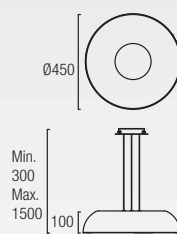

00-0778-BW-M1 ☐
00-0778-05-M1 ☒
1 x 2GX13 55W