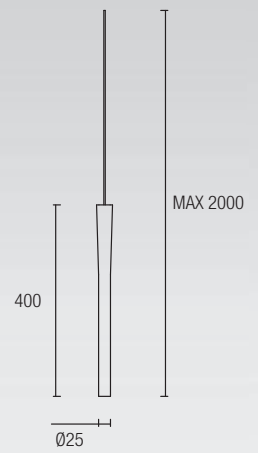

ROCKET

00-3279-16-16
00-3279-05-05

LED CREE 1 x 2,2W
182 Lm^{lm} 3000K

6 aros de colores incluidos
6 coloured rings included

- 00-3280-16-16
- 00-3280-05-16
- 00-3280-05-05

LED CREE 6 x 2,2W
1092 Lm^(N) 3000k