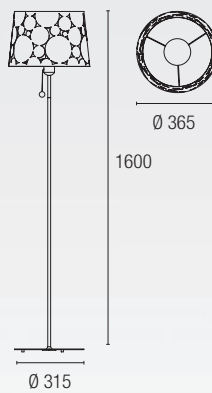

25-4343-14-14 ☐ ☒
1 x E27 Max. 100W | L= 215 mm
Halogen - Fluorescent - LED
Recommended Globe 20W