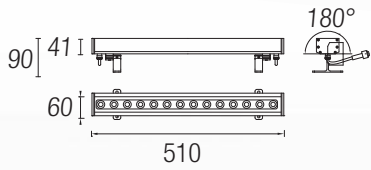

71-0594-54-M3
 Perfil de 2m + Difusor matizado
 2m profile + Matt diffuser

OUTDOOR

DOOR OUT

UTDOOR

R OUTDOO

D DOOR O

OUTDOO

TRON