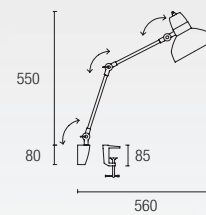

PAN-163-05
PAN-163-14

PAN-219-05
PAN-219-14

PAN-164-05
PAN-164-14

PAN-174-05
PAN-174-14

FLEX

05-1530-21-05
05-1530-21-14
 1 x E-27 Max. 60W | Ø= 70 mm L= 130 mm
 Halogen - Fluorescent - LED
 Recommended Mini Globe 11W