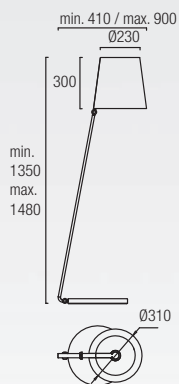

10-4409-21-12
1 x E-14 Max. 15W
Max. L=100mm Ø=45mm
Fluorescent - LED

25-4409-21-12
1 x E-27 Max. 30W
Max. L=180mm Ø=60mm
Fluorescent - LED
Recommended LED ACTFLL-050