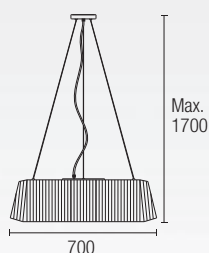

71-4695-81-81
+ 15-4696-XX-M1

71-4695-81-81
Para conjunto completo solicite referencias:
For complete set please order references:
71-4695-81-81 + 15-4695-xx-M1 (Ø400)
71-4695-81-81 + 15-4696-xx-M1 (Ø700)