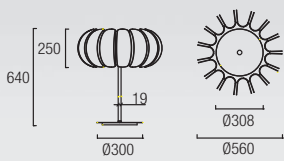

Top diffuser

BLOMMA

00-4391-BW-03
 00-4391-BW-05
 00-4391-BW-25
 3 x E-27 Max. 23W / Max.L=140mm Ø60mm
 Fluorescent - LED
 Recommended LED ATC-FLL-050

10-4391-BW-03
 10-4391-BW-05
 10-4391-BW-25
 3 x E-27 PL Elec. Max. 23W / Max.L=140mm Ø60mm
 Fluorescent - LED
 Recommended LED ATC-FLL-050