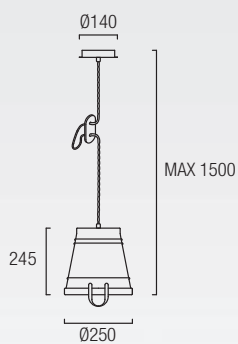

00-3689-CI-CI 
LED CREE 8,7W 931 Lm^(N)
3000K

00-3806-CI-CI 
LED CREE 26,1W 2.793 Lm^(N)
3000K

00-2749-E2-16 
00-2749-T4-11

1 x E27 Max. 100W L=190mm
 Halogen - Fluorescent - Led
 Recommended Globe 18W

00-2908-E2-16 
00-2908-T4-11

3 x E27 Max. 60W
 Ø= 140 mm L= 170 mm
 Halogen - Fluorescent - Led

BUCKET

00-2708-16-11
00-2708-CG-16
 1 x E-27 Max. 100W
 ø= 180 mm L= 210 mm
 Halogen - Fluorescent - LED
 Recommended globe 18W

00-2709-16-11
00-2709-CG-16
 1 x E-27 Max. 100W | L= 225 mm
 Halogen - Fluorescent - LED
 Recommended globe 18W

00-2710-16-11
00-2710-CG-16
 3 x E-27 Max. 60W
 Ø= 140 mm L= 170 mm
 Halogen - Fluorescent - LED

VINTAGE

30-3248-16-E9
30-3248-CG-E9
 2 x E27 Max. 60W
 L=140 mm Ø=60 mm
 Halogen - Fluorescent - LED

Reversible