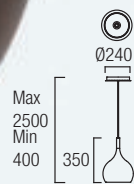

SIXTIES

00-3687-CI-CI
LED CREE 8,7W 931 Lm^(N)
3000K