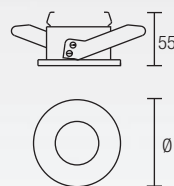

320-BL ☐
320-CR ☐
320-NS ☐
1 x GU5.3 Max. 50W
Halogen - LED

IP
65

71-4396-00-00
Kit GU10.