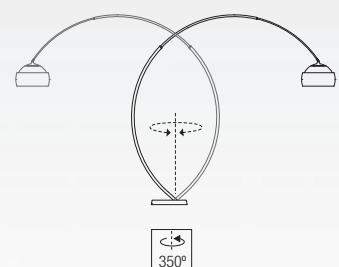

HOOP

25-0057-BW-M1
3 x E-27 Max. 23W / Max. L=140mm Ø=60mm
Fluorescent - LED
Recommended LED ACT-FLL-050

HOOP BALLOONS

25-0058-BW-M1
 1 x E-27 Max. 23W / Max. L=160mm Ø=60mm
 Fluorescent - LED
 Recommended LED ACT-FLL-050