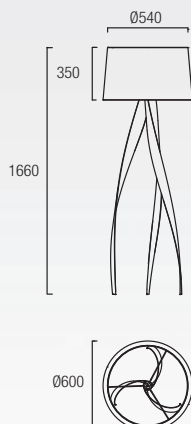

25-1823-BW-T002 ☐ ☒
25-1823-BW-T003 ☐ ☒
1 x E-27 Max. 30W /
Max. L=195mm Ø=60mm
Fluorescent - LED
Recommended LED ACT-FLL-050