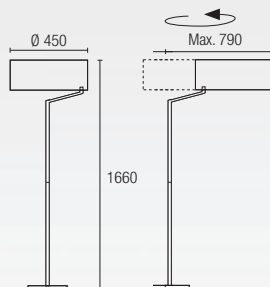

25-2817-81-14 ■
1 x E-27 Max. 150W L= 250 mm
Halogen - Fluorescent - LED