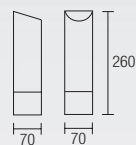

BATH

05-4379-81-F9

1 x E-27 PL Elect Max. 20W Ø=60mm L=170mm
Halogen - Fluorescent - LED

IP
44