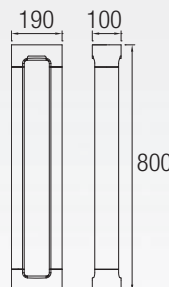

55-9557-Z5-M3
LED BRIDGELUX 100-240V 10W 1050lm^{lm}
4000K

IP 54 IK 08