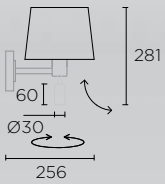

05-2757-14-82 □ + PAN
1 x E-27 Max. 60W
Halogen - Fluorescent - LED