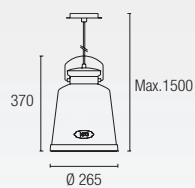

00-2710-16-11
00-2710-CG-16
 3 x E-27 Max. 60W
 Ø= 140 mm L= 170 mm
 Halogen - Fluorescent - LED

VINTAGE

30-3248-16-E9
30-3248-CG-E9
 2 x E27 Max. 60W
 L=140 mm Ø=60 mm
 Halogen - Fluorescent - LED

Reversible

Reversible

00-1799-21-16
00-1799-S4-CG
 1 x E27 Max. 100W
 Recommended Globe 20W

00-2011-21-16
00-2011-S4-CG
 2 x E27 Max. 100W
 Halogen - Fluorescent - LED
 Recommended globe 20W

VINTAGE

00-0240-21-16
00-0240-21-75
1 x E-27 Max. 100W | Ø= 85mm | L= 175 M
Halogen – Fluorescent – LED
Recommended Globe 20W