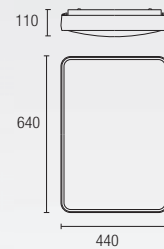

15-4687-14-M1
15-4687-S2-M1
2 x 2G11 55 W