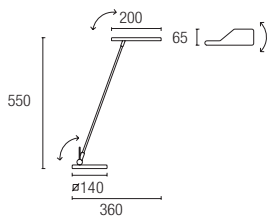

ELVA

10-1523-21-21 ■
LED CITIZEN 6W
434 Lm^{lm} 3000K