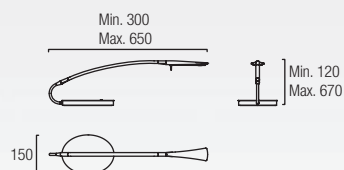

10-2709-21-21
LED CREE 4,5W 482 Lm^{lm} 3000K