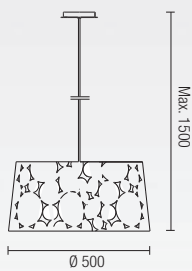

TRAMA

00-4426-14-14 ☐
3 x E-27 Max. 60W | L= 155 mm
Halogen – Fluorescent – LED
Recommended Globe 20W