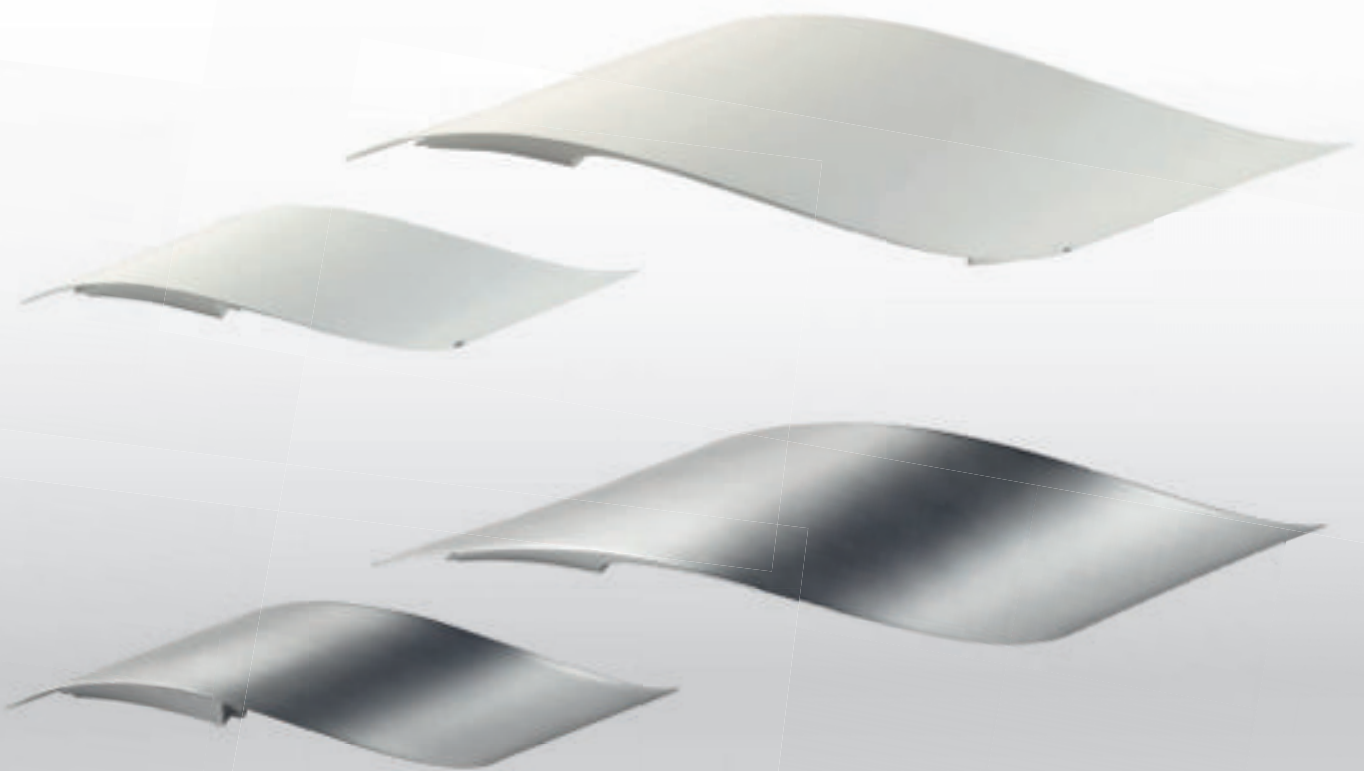

05-1817-AF-AF ☒
1 x R7s L=78 Max. 80W
OSRAM included

05-1818-AF-AF ☒
1 x R7s L=118 Max. 120W
OSRAM included

Su especial diseño permite múltiples combinaciones.
Its special design allows for multiple combinations.

Esquema de conexión
Connection scheme