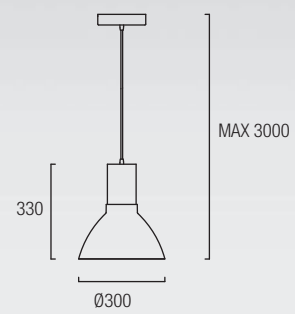

DROP

BLIND

00-2018-21-F9
00-2018-14-F9
 1 x E-27 Max. 60W | L= 119 mm Ø= 58 mm
 Halogen - Fluorescent - Led
 Recommended LED ACT-FLL-050

00-1509-14-21
 1 x ES-111 75W

BELL

HALL / PUBLIC AREAS

00-3219-S2-M2
LED SHARP 18W
1800 Lm^{INT} 3000K