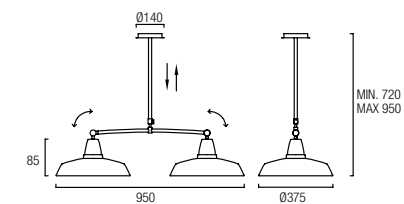

00-1799-21-16
00-1799-S4-CG
1 x E27 Max. 100W
Recommended Globe 20W