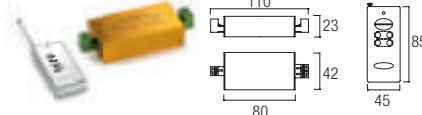

71-3467-00-00
Controlador / Controller 12/24VDC 120/240W
IP 20 10m