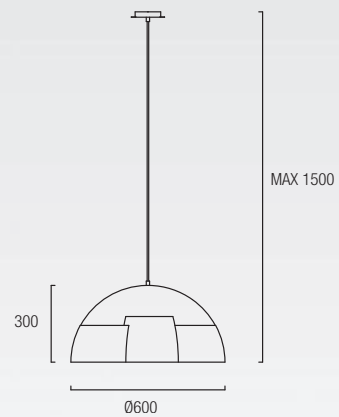

00-3689-CI-CI 
LED CREE 8,7W 931 Lm^(N)
3000K

00-3806-CI-CI 
LED CREE 26,1W 2.793 Lm^(N)
3000K

00-2749-E2-16 
00-2749-T4-11

1 x E27 Max. 100W L=190mm
 Halogen - Fluorescent - Led
 Recommended Globe 18W

00-2908-E2-16 
00-2908-T4-11

3 x E27 Max. 60W
 Ø= 140 mm L= 170 mm
 Halogen - Fluorescent - Led

BUCKET

00-2708-16-11
00-2708-CG-16
 1 x E-27 Max. 100W
 ø= 180 mm L= 210 mm
 Halogen - Fluorescent - LED
 Recommended globe 18W

00-2709-16-11
00-2709-CG-16
 1 x E-27 Max. 100W | L= 225 mm
 Halogen - Fluorescent - LED
 Recommended globe 18W

00-2710-16-11
00-2710-CG-16
 3 x E-27 Max. 60W
 Ø= 140 mm L= 170 mm
 Halogen - Fluorescent - LED

VINTAGE

30-3248-16-E9
30-3248-CG-E9
 2 x E27 Max. 60W
 L=140 mm Ø=60 mm
 Halogen - Fluorescent - LED

Reversible