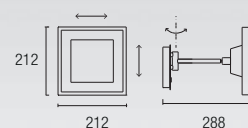

VANITY I

75-4366-21-K3
1 x GX 53 Max. 9W
Recommended MEGAMAN 9W

**IP
44**