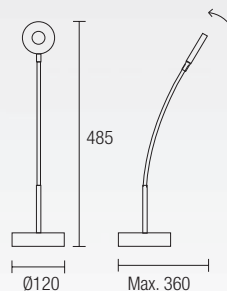

BED

05-2830-34-34
 LED CREE 3W
 182 Lm^{lm} 3000K

05-2831-34-34
 LED CREE 3W
 182 Lm^{lm} 3000K

446-NS 
30 LEDs x 0.073W = 2.2W
242 Lm⁽ⁿ⁾ 6000K

10-1788-81-81 
30 LEDs x 0.073W = 2.2W
242 Lm⁽ⁿ⁾ 6000K

QUEEN

25-3273-21-05
 25-3273-E4-Y2
 LED CITIZEN 6,9W
 434 Lm^{lm} 3000K