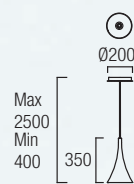

00-3688-CI-CI
LED CREE 8,7W 931 Lm^(N)
3000K