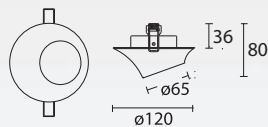

ZOE

90-4350-14-14
 1 x GU5.3 Max. 50W

2 aros de colores incluidos
 2 color rings included

CAMALEON

DN-1304-14-00
 1 x GU5.3 Max. 50W /
 1 x GU10 Max. 50W

PAT

DOWNLIGHTS / ARCHITECTURAL

88