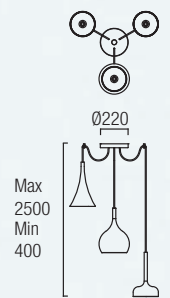

00-3806-CI-CI
LED CREE 26,1W 2.793 Lm^(N)
3000K