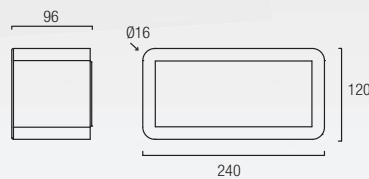

05-4717-03-M2
1 x G24q2 18W

Productos personalizado bajo pedido
Customized products available upon request