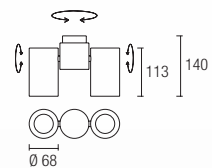

PIPE

15-0074-14-05
2 x GU10 50W
Halogen - LED