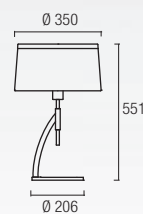

10-4339-21-05
1 x E-27 PL ELEC. Max. 16W L= 170 mm
Fluorescent - LED