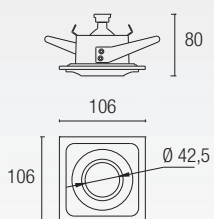

FORMULA

90-4349-14-B9 ☐
1 x GU5.3 Max. 50W 12V
Halogen - LED

IP 65

71-4396-00-00
Kit GU10.