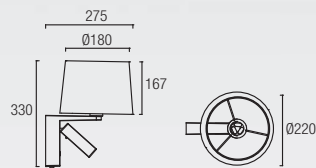

05-1941-BW-82 + PAN
05-1941-81-82 + PAN
1 x E-27 Max. 60W
Max. L=130mm Ø=60mm
Halogen - Fluorescent - LED
LED CREE 3W 321 Lm^m 3000K
Recommended LED ACT-FIL-050