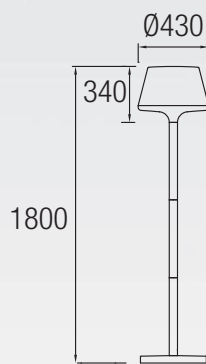

25-9733-05-M1 ■
27 LED 100-240V 10W 864lm^{PN}
3000K

55-9733-05-M1 ■
27 LED 100-240V 10W 864lm^{PN}
3000K

JAMBO

MOONLIGHT

25-9742-Z5-M1 ■
 E-27 max. 18W / max. L=120mm Ø=50
 Fluorescent - LED

IP 44

25-9503-14-M1