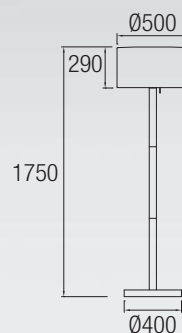

SMOOTH

CHILLOUT / OUTDOOR

25-9614-14-M1 ☐

E-27 max. 100W / max. L=170mm
Halogen - Fluorescent - LED

IP 44 **IK 08**

25-9642-14-M1 ☐

LED 3 W 230V **RGB**
+ E-27 max. 30W / max. L=170mm
Fluorescent - LED

IP 44 **IK 08** **RGB LIGHT**