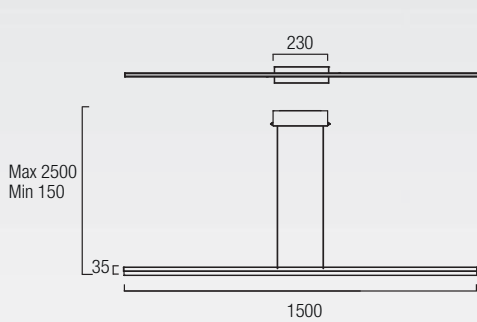

00-2935-BW-M3 ☐ (Standard)
00-3644-BW-M3 ☐ (Dimmable 1-10V)
LED 27W 2.997 Lm^(N)
3000K