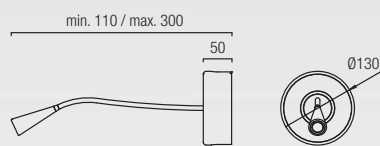

LOV

05-0658-BW-BW (230V)
 05-0677-BW-BW (110-127V)
 LED SEOUL 2 x 4W 360 Lm^m 3000 K
 LED CREE 3W 219 Lm^m 3000 K

2 tapas frontales intercambiables incluidas
 It includes 2 interchangeable front covers.