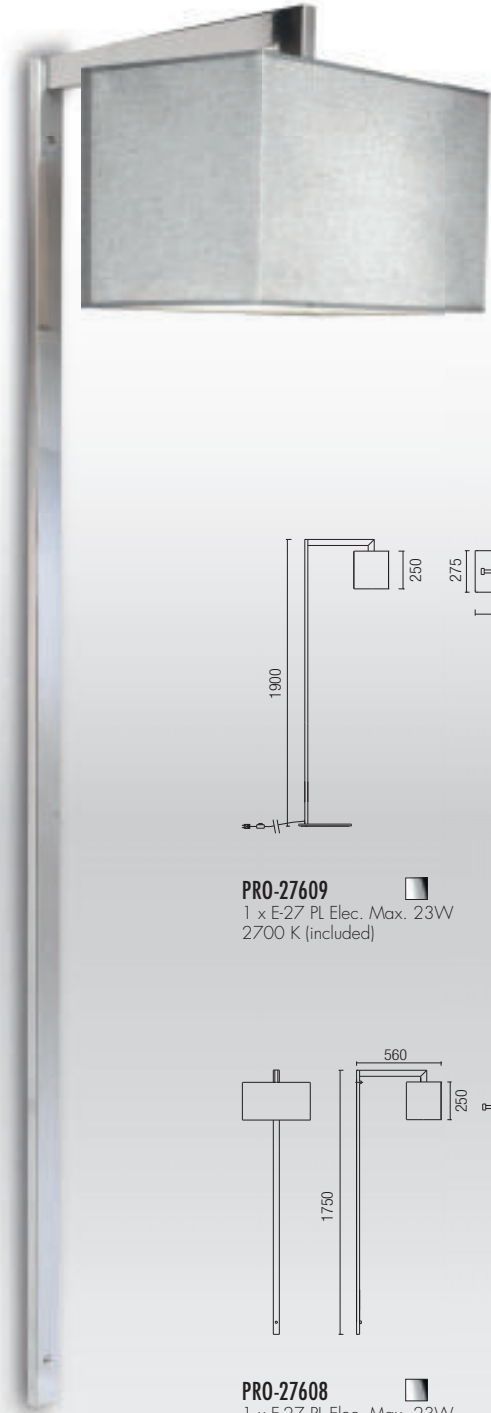

PRO-27608
1 x E-27 PL Elec. Max. 23W
2700 K (included)