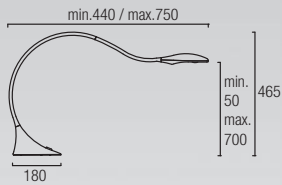

05-4415-78-M2 ☐

LED CREE 4,5W
315 Lm^{lm} 3000 K