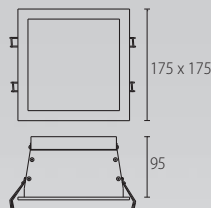

90-0723-14-M3
90-0723-N3-M3
LED CREE 27W 1.825 lm^{lm} 3000 K

IP 54 **equivalente a brighter as**
2 x 18W CFL

90-0724-14-M3
90-0724-N3-M3
LED CREE 39W 2.636 lm^{lm} 3000 K

IP 54 **equivalente a brighter as**
2 x 26W CFL