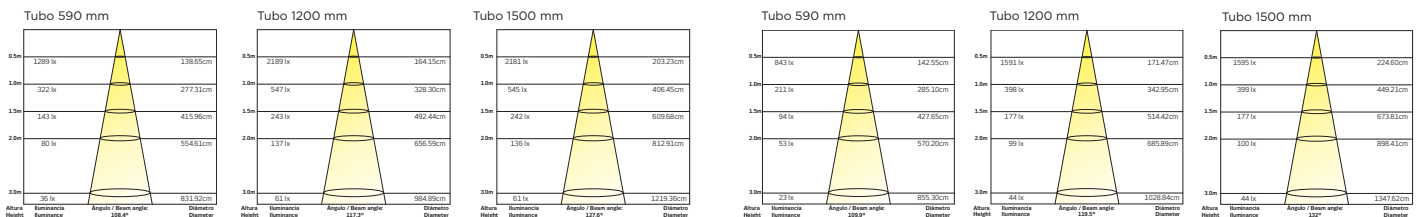

DIFUSOR TRANSPARENTE / TRANSPARENT DIFFUSER

DIFUSOR OPAL / OPAL DIFFUSER