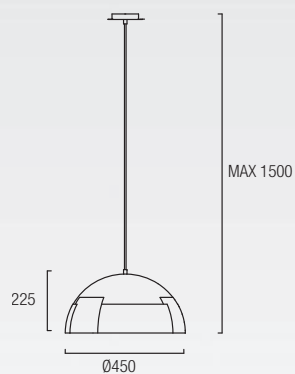

00-2749-E2-16
00-2749-T4-11

1 x E27 Max. 100W L=190mm
Halogen - Fluorescent - Led
Recommended Globe 18W