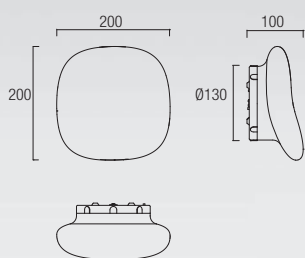

SKATA

05-4356-14-F9

1 x G9 Max. 9W Fluorescent
1 x G9 Max. 60W Halogen

Su especial diseño permite múltiples combinaciones
Its special design allows for multiple combinations.

Esquema de conexión
Connection scheme