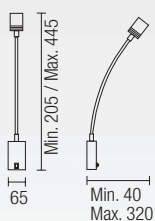

05-2845-21-21
LED CREE 3W
182 Lm^m 3000K