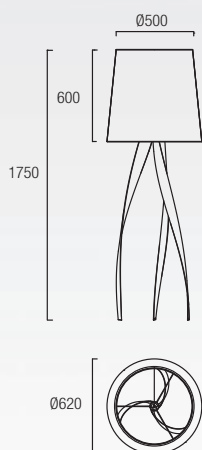

MEDUSA

25-1824-BW-T002 ☐ ☒
25-1824-BW-T003 ☐ ☒
1 x E-27 Max. 30W /
Max. L=195mm Ø=60mm
Fluorescent - LED
Recommended LED ACT-FLL-050