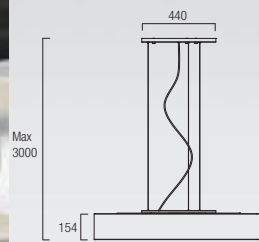

00-4615-21-05 ☒
00-4615-21-14 ☐
7 x E-27 Max. 30W
Max. L=190mm Ø=60mm
Fluorescent - LED
Recommended LED ACT-FLL-050

00-4617-21-05* ☒
00-4617-21-14* ☐
7 x E-27 Max. 30W
Max. L=190mm Ø=60mm
Fluorescent - LED
Recommended LED ACT-FLL-050
+ 3 downlights LED CREE 4W 2900K

00-4618-21-05* ☒
00-4618-21-14* ☐
7 x E-27 Max. 30W
Max. L=190mm Ø=60mm
Fluorescent - LED
Recommended LED ACT-FLL-050
+ 3 downlights LED CREE 4W 2900K