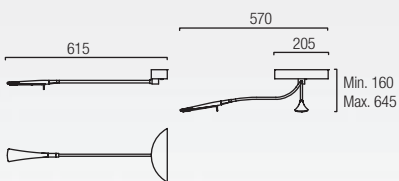

05-2708-21-21
05-2708-AH-AH
LED CREE 4,5W 315 Lm^{lm} 3000K