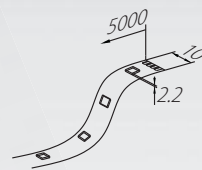

ON HIGH POWER

91-2379-00-00
LED 36W 1358 Lm^m RGB