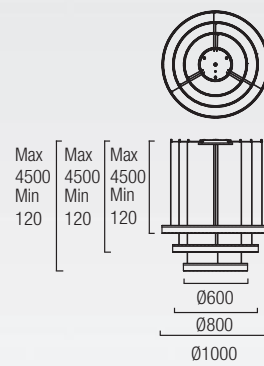

00-3649-BW-M3 ☐
LED 89W 9.879 Lm^(N)
3000K

71-2241-00-00

Controlador con mando a distancia
para versiones standard
Controller with remote control for
standard version