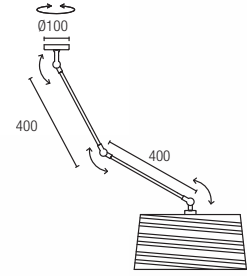

MECANO

05-2707-81-21 ☒ +PAN
1 x E-27 Max. 100W L= 125 mm
Recommended globe 18W
Halogen - Fluorescent - LED

PAN-163-05 ☒
PAN-163-14 ☐

PAN-219-05 ☒
PAN-219-14 ☐

PAN-164-05 ☒
PAN-164-14 ☐

PAN-174-05 ☒
PAN-174-14 ☐