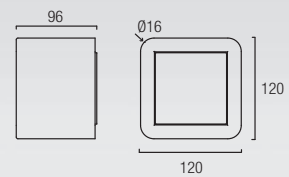

LEDBOX

05-4716-03-M2
LED CREE 1 x 1W 3000 K +
LED CREE 1 x 4,5W 3000 K

Filtros incluidos / Filters included

Filtros decorativos incluidos / Decorative filters included

Filtros señalización incluidos / Signal filters included

Productos personalizado bajo pedido
Customized products available upon request