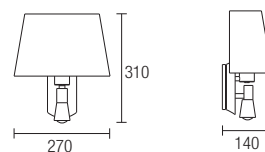

05-2814-81-14
05-2814-81-20
05-2814-81-05

Pantalla incluida
Included shade