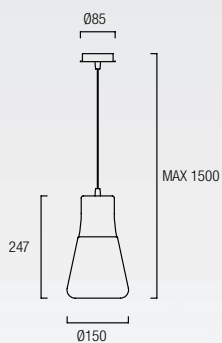

BLIND

00-2018-21-F9 ☒ ☐
00-2018-14-F9 ☐ ☒
1 x E-27 Max. 60W | L= 119 mm Ø= 58 mm
Halogen - Fluorescent - Led
Recommended LED ACT-FLL-050