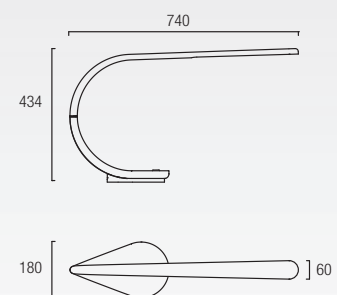

SHINE

PRO-27631

1 x E-27 PL Elec. L = 100mm Max. 11W

Consultar disponibilidad
Please, check availability

SWAY

Poliuretano Polyurethane

10-0055-BW-BW

3 LED CREE x 3W 967 Lm^m 3000K