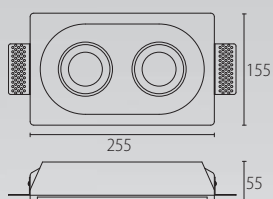

90-1813-14-00 ☐
2 x GU5.3 Max. 50W