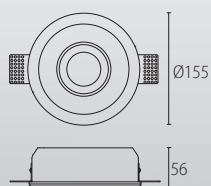

90-1809-14-00 ☐
1 x GU5.3 Max. 50W