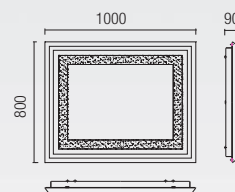

PRO-27610
2 x 2G11 40W 2700 K
+ 2 x 2G11 36W 2700 K
(included)

IP
44

Consultar disponibilidad
Please, check availability