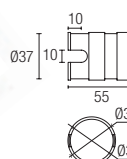

05-3314-N3-B9
LED CREE max. 2,2W 3000 K