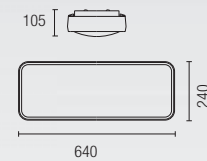

15-4686-14-M1
15-4686-S2-M1
1 x 2G11 55 W