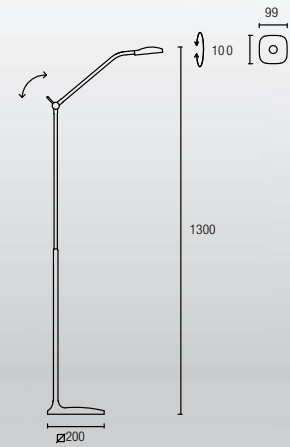

BED

05-2830-34-34
 LED CREE 3W
 182 Lm^{lm} 3000K

05-2831-34-34
 LED CREE 3W
 182 Lm^{lm} 3000K

446-NS 
30 LEDs x 0.073W = 2.2W
242 Lm⁽ⁿ⁾ 6000K

10-1788-81-81 
30 LEDs x 0.073W = 2.2W
242 Lm⁽ⁿ⁾ 6000K

QUEEN

25-3273-21-05
 25-3273-E4-Y2
 LED CITIZEN 6,9W
 434 Lm^{lm} 3000K