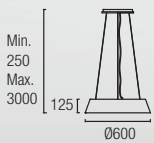

RINGOFIRE

00-0053-05-BW ☒ ☐
LED 26W 1118 Lm^{lm} 3000K