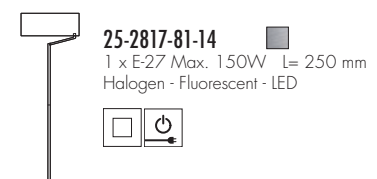

TWIST

Ver / See p.182

81 Níquel satinado / Satin nickel
14 Pantalla blanca / White shade