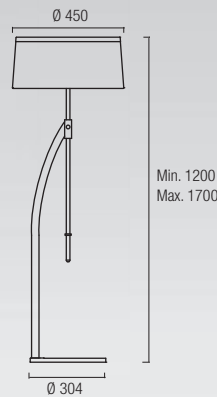

25-4339-21-05
3 x E-27 PL ELEC. Max. 16W L= 150 mm
Fluorescent - LED