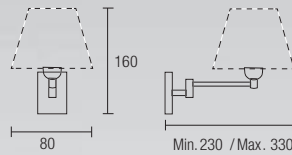

171-NS ■ + PAN
1 x E-27 Max. 60W
Halogen - Fluorescent - LED