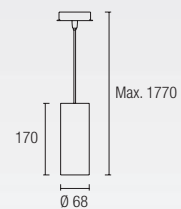

PIPE

15-0074-14-05
2 x GU10 50W
Halogen - LED

15-0073-14-05
1 x GU10 50W
Halogen - LED

05-2759-14-05
2 X GU10 50W
Halogen - LED

00-0073-14-05
1 x GU10 50W
Halogen - LED

SIENA LED

05-1577-21-M2
 05-1577-81-M2
 05-1577-E4-M2
 LED 12 X 0,2W = 2,4W
 265 Lm^{lm} 3000 K