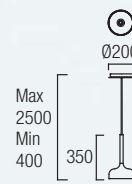

00-3689-CI-CI
LED CREE 8,7W 931 Lm^(N)
3000K