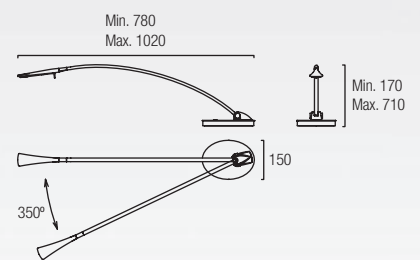

10-2708-21-21
LED CREE 4,5W 482 Lm^{lm} 3000K