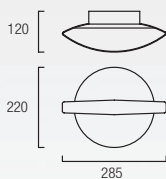

15-2020-14-14
LED SHARP 9W
855 Lm ^(N) 3000K