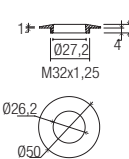

05-3314-N3-B9
LED CREE max. 2,2W 3000 K