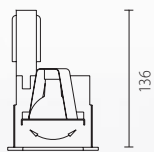

SIGN

EP-0348-14-XY
EP-0348-N3-XY
1 x GU5.3 Max. 50W

IP 43