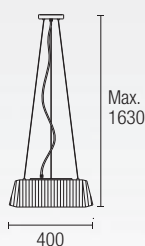

Reversible

00-1799-21-16
00-1799-S4-CG
 1 x E27 Max. 100W
 Recommended Globe 20W

00-2011-21-16
00-2011-S4-CG
 2 x E27 Max. 100W
 Halogen - Fluorescent - LED
 Recommended globe 20W

VINTAGE

00-0240-21-16
00-0240-21-75
1 x E-27 Max. 100W | Ø= 85mm | L= 175 M
Halogen – Fluorescent – LED
Recommended Globe 20W

BLANCA

PRO-112043-M4
LED 30W 3000K

15-4695-J6-M1
15-4695-20-M1
 2 x E-27 Max. 40W Ø= 50mm L= 160mm
 Halogen - Fluorescent - LED

15-4696-J6-M1
15-4696-20-M1
 3 x E-27 Max. 40W Ø= 50mm L= 200mm
 Halogen - Fluorescent - LED