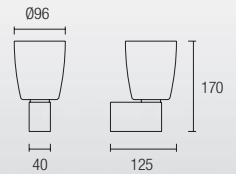

1 x E-27 PL Elect Max. 20W Ø=60mm L=170mm
Halogen - Fluorescent - LED

IP
44

ORION

WALL FIXTURES / BATHROOM

05-1410-21-F9 
LED CREE 2,2W 182 Lm^{lm}
3000 K

05-1383-21-F9 
1 x E-14 Max. 40W
Max. Ø=110mm L=50mm