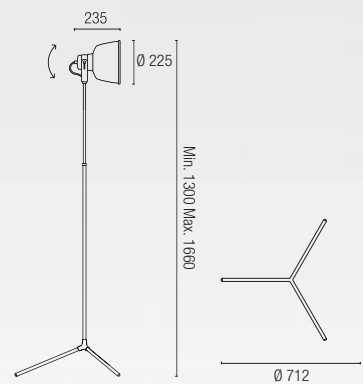

3 x E27 Max. 60W
 Ø= 140 mm L= 170 mm
 Halogen - Fluorescent - Led

BUCKET

00-2708-16-11
00-2708-CG-16
 1 x E-27 Max. 100W
 ø= 180 mm L= 210 mm
 Halogen - Fluorescent - LED
 Recommended globe 18W

00-2709-16-11
00-2709-CG-16
 1 x E-27 Max. 100W | L= 225 mm
 Halogen - Fluorescent - LED
 Recommended globe 18W

00-2710-16-11
00-2710-CG-16
 3 x E-27 Max. 60W
 Ø= 140 mm L= 170 mm
 Halogen - Fluorescent - LED

VINTAGE

30-3248-16-E9
30-3248-CG-E9
 2 x E27 Max. 60W
 L=140 mm Ø=60 mm
 Halogen - Fluorescent - LED

Reversible

Reversible

00-1799-21-16
00-1799-S4-CG
 1 x E27 Max. 100W
 Recommended Globe 20W

00-2011-21-16
00-2011-S4-CG
 2 x E27 Max. 100W
 Halogen - Fluorescent - LED
 Recommended globe 20W

VINTAGE

00-0240-21-16
00-0240-21-75
1 x E-27 Max. 100W | Ø= 85mm | L= 175 M
Halogen – Fluorescent – LED
Recommended Globe 20W

00-0253-21-16
00-0253-54-CC
1 x E-27 Max. 100W | L= 260 mm
Halogen – Fluorescent – LED
Recommended Globe 20W

25-0240-21-16
25-0240-21-75
1 x E-27 Max. 100W | Ø= 85mm | L= 175mm
Halogen – Fluorescent – LED
Recommended Globe 20W