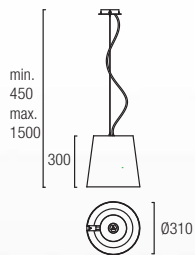

00-4409-21-12
1 x E-27 Max. 30W
Max. L=180mm Ø=60mm
Fluorescent - LED
Recommended LED ACTFLL-050