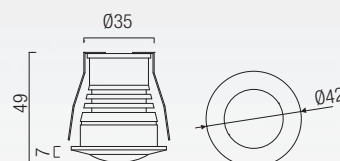

x 1 x 1

OXY

90-3489-54-S2 
LED CREE 2,3W 140 Lm^m3000 K

Set ópticas incluidas.
Set of lenses included.

x 1 x 1

DOT

05-3314-N3-B9 
LED CREE 2,2W 172 Lm^m3000 K

71-4661-N3-N3 
Kit