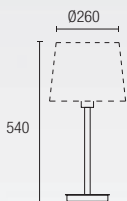

10-4695-21-82 + PAN
1 x E-27 Max. 100W
Halogen - Fluorescent - LED