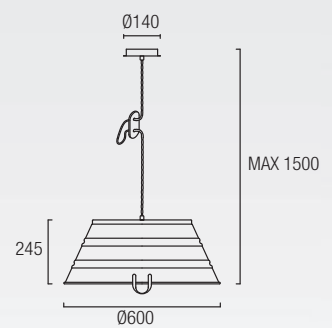

3 x E27 Max. 60W
 Ø= 140 mm L= 170 mm
 Halogen - Fluorescent - Led

BUCKET

00-2708-16-11
00-2708-CG-16
 1 x E-27 Max. 100W
 ø= 180 mm L= 210 mm
 Halogen - Fluorescent - LED
 Recommended globe 18W

00-2709-16-11
00-2709-CG-16
 1 x E-27 Max. 100W | L= 225 mm
 Halogen - Fluorescent - LED
 Recommended globe 18W

00-2710-16-11
00-2710-CG-16
 3 x E-27 Max. 60W
 Ø= 140 mm L= 170 mm
 Halogen - Fluorescent - LED

VINTAGE

30-3248-16-E9
30-3248-CG-E9
 2 x E27 Max. 60W
 L=140 mm Ø=60 mm
 Halogen - Fluorescent - LED

Reversible