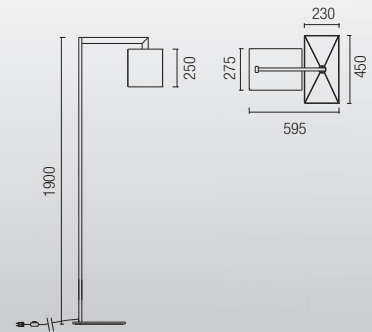

PRO-27609
1 x E-27 PL Elec. Max. 23W
2700 K (included)