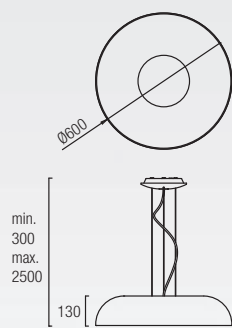

TANDEM

00-0056-BW-M1 ☐ (Standard)
00-0056-05-M1 ☒ (Standard)
00-0678-BW-M1 ☐ (Dimmable 1-10V)
00-0678-05-M1 ☒ (Dimmable 1-10V)
1 x 2GX13 40W + 2GX13 22W