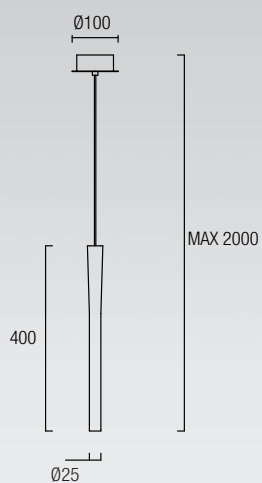

ROCKET

00-3279-16-16
00-3279-05-05

LED CREE 1 x 2,2W
182 Lm^{lm} 3000K

6 aros de colores incluidos
6 coloured rings included