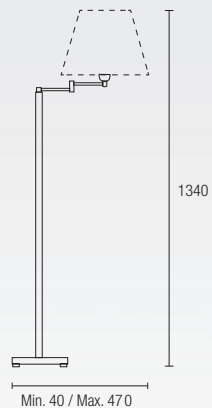

176-NS ■ + PAN
1 x E-27 Max. 60W
Halogen - Fluorescent - LED