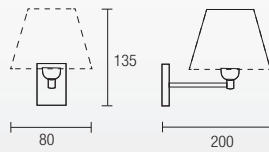

172-NS ■ + PAN
1 x E-27 Max. 60W
Halogen - Fluorescent - LED