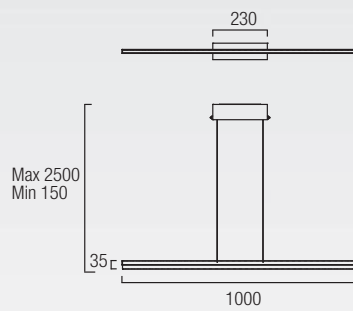

00-2934-BW-M3 ☐ (Standard)
00-3643-BW-M3 ☐ (Dimmable 1-10V)
LED 18W 1.998 Lm^(N)
3000K

71-2241-00-00

Controlador con mando a distancia
para versiones standard
Controller with remote control for
standard version