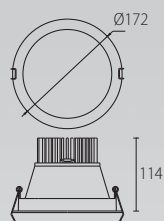

90-0713-14-M3
90-0713-N3-M3
LED CREE 27W 1.825 lm^{lm} 3000 K

IP 54 **equivalente a brighter as**
2 x 18W CFL

90-0714-14-M3
90-0714-N3-M3
LED CREE 39W 2.636 lm^{lm} 3000 K

IP 54 **equivalente a brighter as**
2 x 26W CFL