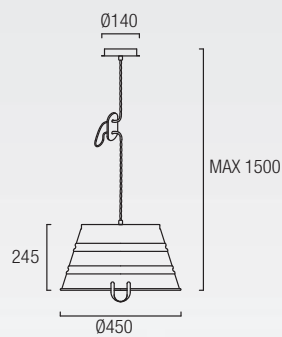

3 x E27 Max. 60W
 Ø= 140 mm L= 170 mm
 Halogen - Fluorescent - Led

BUCKET

00-2708-16-11
00-2708-CG-16
 1 x E-27 Max. 100W
 ø= 180 mm L= 210 mm
 Halogen - Fluorescent - LED
 Recommended globe 18W

00-2709-16-11
00-2709-CG-16
 1 x E-27 Max. 100W | L= 225 mm
 Halogen - Fluorescent - LED
 Recommended globe 18W