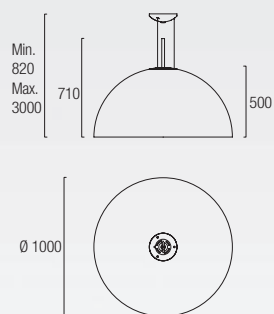

LEAF

00-3813-BW-08

00-3813-BW-34

1 x E27 Max. 30W / Max.L=176mm.

Fluorescent/LED

Recommended LED ACT-FLL-050

UMBRELLA

00-2727-AP-05
 00-2727-AQ-78
 3 x E-14 Max. 11W / Max. L=145mm Ø=45mm
 Fluorescent - LED