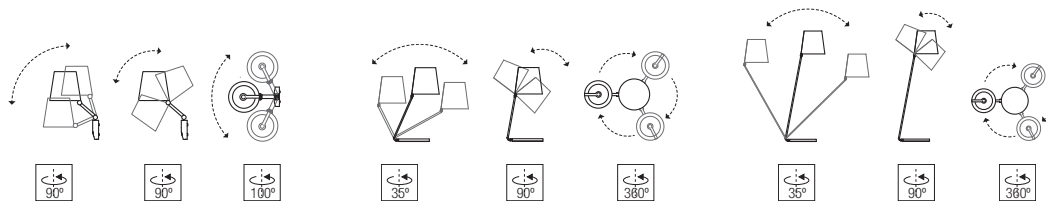

INFORMACIÓN TÉCNICA/ TECHNICAL INFORMATION

VIRGINIA

Ver / See p.185

- **21** Cromo / Chrome
- **05** Pantalla negra / Black shade
- Gris urbano / Urban grey

05-4339-21-05
1 x E-27 PL ELEC. Max. 16W L= 140 mm
Fluorescent - LED

10-4339-21-05
1 x E-27 PL ELEC. Max. 16W L= 170 mm
Fluorescent - LED

25-4339-21-05
3 x E-27 PL ELEC. Max. 16W L= 150 mm
Fluorescent - LED

EMY

Ver / See p.187

- **21** Cromo / Chrome
- **12** Difusor acrílico fumé / SmoKed acrylic diffuser

00-4409-21-12
1 x E-27 Max. 30W
Max. L=180mm Ø=60mm
Fluorescent - LED
Recommended LED ACT-FIL-050

05-4409-21-12
1 x E-14 Max. 15W
Max. L=100mm Ø=45mm
Fluorescent - LED

10-4409-21-12
1 x E-14 Max. 15W
Max. L=100mm Ø=45mm
Fluorescent - LED

25-4409-21-12
1 x E-27 Max. 30W
Max. L=180mm Ø=60mm
Fluorescent - LED
Recommended LED ACT-FIL-050

SILVER

Ver / See p.189

- **21** Cromo / Chrome

PRO-27609
1 x E-27 PL Elec. Max. 23W
2700 K (included)

Acero inoxidable pulido
Polished stainless steel

PRO-27608
1 x E-27 PL Elec. Max. 23W
2700 K (included)

Acero inoxidable pulido
Polished stainless steel

PRO-27594
2 x E-27 PL Elec. Max. 23W 2700 K
+ 2 x LED 3W 2700 K (included)

Sistema de doble/triple iluminación independiente
Independent double/triple lighting system

Cromo
Chrome

Consultar disponibilidad
Please, check availability

SHINE

Ver / See p.191

- **21** Cromo / Chrome

PRO-27631
1 x E-27 PL Elec. L = 100mm Max. 11W

Consultar disponibilidad
Please, check availability

SWAY

Ver / See p.191

- **BW** Blanco mate / Matt white

10-0055-BW-BW
LED CREE 3 x 3W 967 Lm^{Nl} 3000 K