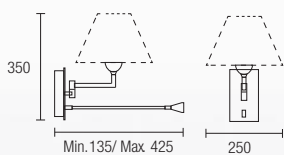

05-2840-21-82 + PAN
1 x E-27 Max. 60W
Halogen - Fluorescent - LED
LED CREE 3W 182 Lm^(N)

Otros acabados y materiales bajo pedido.
More finishes and materials available upon request