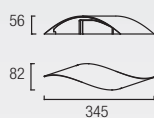

05-1819-BW-BW ☐
05-1819-AF-AF ☒
LED CREE 6W 642 Lm^(N)
3000K

05-1817-AF-AF ☒
1 x R7s L=78 Max. 80W
OSRAM included