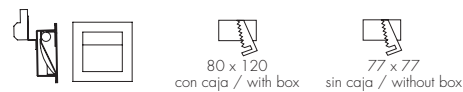

EP-0356-14-00
EP-0356-N3-00
LED CREE Max.2,2W 46 lm^{RI} 3000K