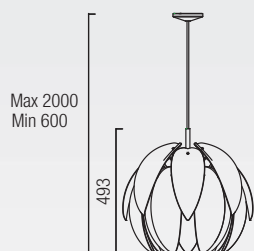

LEAF

00-3813-BW-08

00-3813-BW-34

1 x E27 Max. 30W / Max.L=176mm.

Fluorescent/LED

Recommended LED ACT-FLL-050

UMBRELLA

00-2727-AP-05
 00-2727-AQ-78
 3 x E-14 Max. 11W / Max. L=145mm Ø=45mm
 Fluorescent - LED