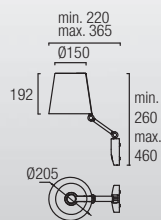

05-4339-21-05 
 1 x E-27 PL ELEC. Max. 16W L= 140 mm
 Fluorescent - LED

10-4339-21-05 
 1 x E-27 PL ELEC. Max. 16W L= 170 mm
 Fluorescent - LED

EMY

00-4409-21-12 
 1 x E-27 Max. 30W
 Max. L=180mm Ø=60mm
 Fluorescent - LED
 Recommended LED ACTFLL-050