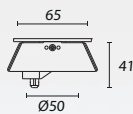

55-1574-14-00 ☐
55-1574-N3-00 ☐
LED 2W 158 Lm^N3000K