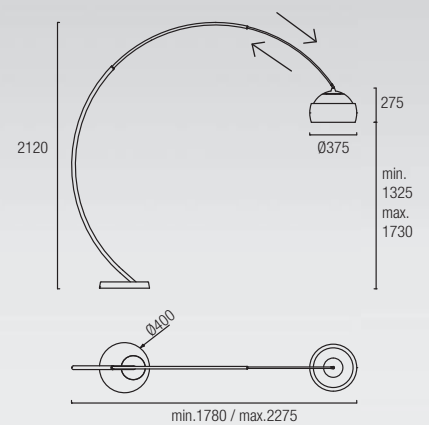

HOOP

25-0057-BW-M1
3 x E-27 Max. 23W / Max. L=140mm Ø=60mm
Fluorescent - LED
Recommended LED ACT-FLL-050

HOOP BALLOONS

25-0058-BW-M1
 1 x E-27 Max. 23W / Max. L=160mm Ø=60mm
 Fluorescent - LED
 Recommended LED ACT-FLL-050