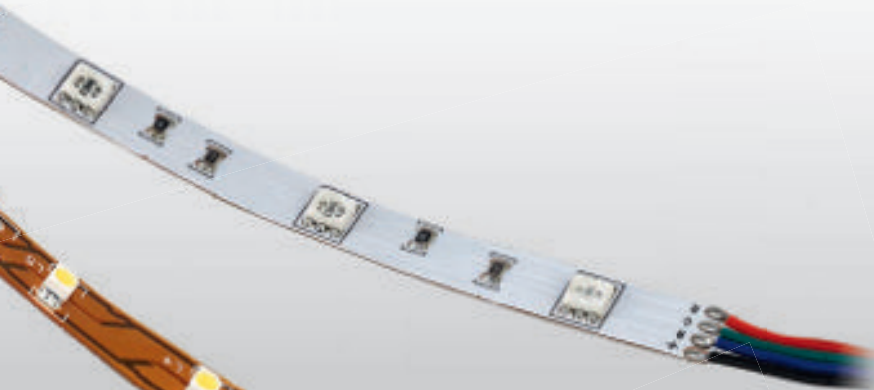

ON ECO

91-0150-00-00
LED 24W 1210 Lm^m 3000K