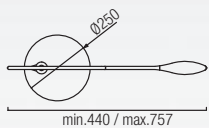

10-4415-05-M2 ☐

10-4415-78-M2 ☐

LED CREE 4,5W
315 Lm^{lm} 3000 K

25-4415-78-M2 ☐

LED CREE 4,5W
315 Lm^{lm} 3000 K