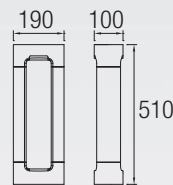

10-9557-Z5-M3
LED BRIDGELUX 100-240V 10W 1050lm^{lm}
4000K

IP 54 IK 08