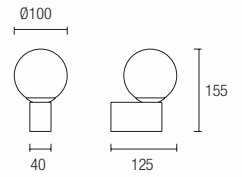

1 x E-27 PL Elect Max. 20W Ø=60mm L=170mm
Halogen - Fluorescent - LED

IP
44

ORION

WALL FIXTURES / BATHROOM

05-1410-21-F9 
LED CREE 2,2W 182 Lm^{lm}
3000 K

05-1383-21-F9 
1 x E-14 Max. 40W
Max. Ø=110mm L=50mm