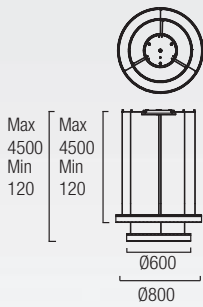

00-0054-05-BW
LED 41W 1763 Lm^{lm} 3000K

71-0053-BW-BW
1 x GU10 Max. 15W / Max. L=100mm
Ø=111mm LED
Recommended:
ACT-FLL-015 10W 24°
ACT-FLL-017 10W 35°
ACT-FLL-032 15W 24°
ACT-FLL-033 15W 35°

00-3647-BW-M3
LED 53W 5.883 Lm^(N)
3000K