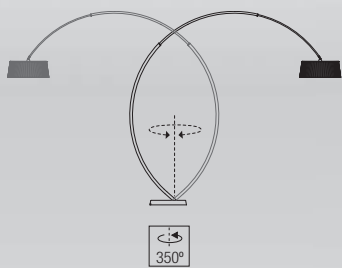

HOOP

25-0057-BW-M1 ☐
3 x E-27 Max. 23W / Max. L=140mm Ø=60mm
Fluorescent - LED
Recommended LED ACT-FLL-050