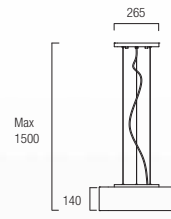

00-4601-21-05 ☒
00-4601-21-14 ☐
3 x E-27 Max. 23W
Max. L=190mm Ø=60mm
Fluorescent - LED
Recommended LED ACT-FLL-050

00-4605-21-05* ☒
00-4605-21-14* ☐
3 x E-27 Max. 23W
Max. L=190mm Ø=60mm
Fluorescent - LED
Recommended LED ACT-FLL-050
+ LED CREE 3W 2900K