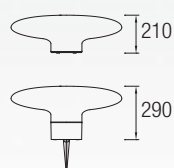

IP 54 IK 08

KAP

55-9669-14-M1 □
4 x E-27 max. 13W max.
L=120mm Ø=50mm
Fluorescent - LED

**IP
65**

INVISIBLE

CHILLOUT / OUTDOOR

25-9733-05-M1

55-9733-05-M1