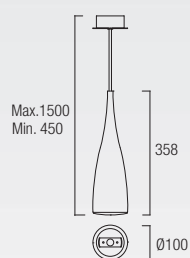

CLEAR

00-2872-05-M2
00-2872-78-M2
00-2872-25-M2
1x E27 Max. 50W
Max. L=170mm Ø=60mm
Halogen - Fluorescent - LED
Recommended E27 PAR20 50W