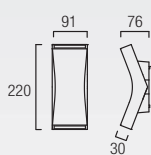

BEND

05-4394-78-M1
05-4394-AH-M1
LED CREE 2 x 4,5W
630 Lm^(N) 3000 K