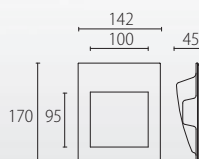

SECRET

DOWNLIGHTS / SIGNAL / ARCHITECTURAL

05-1808-14-00 □
LED CREE 1W 87 Lm^{lm}3000 K