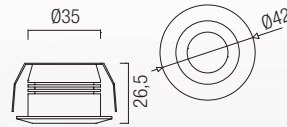

05-3308-S2-00
LED CREE 2,3W 119 Lm^m3000 K

Set ópticas incluidas.
Set of lenses included.

x 1 x 1