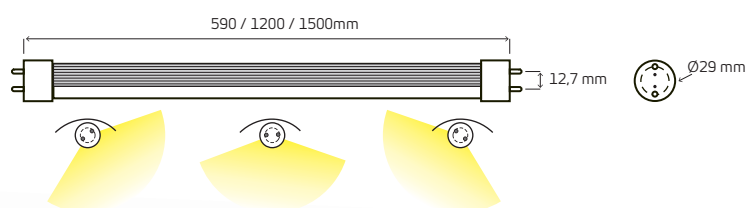

10W = **equivalente a as bright as 50w Halogen**

15W = **equivalente a as bright as 75w Halogen**

ACT-FLL-015
ACT-FLL-017

	V	W	K	XX°	I (cd)	lm	⌚	Dimming
GU10	220-240	10	3000K	24°	4200	532	> 30000	R.L. R.L.C.
GU10	220-240	10	3000K	35°	2000	483	> 30000	R.L. R.L.C.

ACT-FLL-032
ACT-FLL-033

	V	W	K	XX°	I (cd)	lm	⌚	Dimming
GU10	220-240	15	3000K	24°	6000	802	>30000	R.L. R.L.C.
GU10	220-240	15	3000K	35°	3000	892	>30000	R.L. R.L.C.

ACT-FLL-011
ACT-FLL-013

	V	W	K	XX°	I (cd)	lm	⌚
G53	12	10	3000K	24°	4200	532	> 30000
G53	12	10	3000K	35°	2000	483	> 30000

ACT-FLL-030
ACT-FLL-031

	V	W	K	XX°	I (cd)	lm	⌚
G53	12	15	3000K	24°	6000	802	>30000
G53	12	15	3000K	35°	3000	892	>30000

1 Driver = 1 G53

71-3281-00-00

20-60W	230-240V	IP 20	□	⌚	20,5 x 36 x 110mm