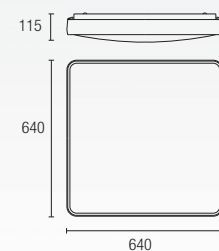

15-4688-14-M1
15-4688-S2-M1
3 x 2G11 55 W