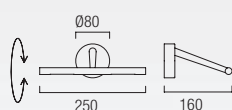

PIPE

15-0074-14-05
2 x GU10 50W
Halogen - LED

15-0073-14-05
1 x GU10 50W
Halogen - LED

05-2759-14-05
2 X GU10 50W
Halogen - LED

00-0073-14-05
1 x GU10 50W
Halogen - LED

SIENA LED

05-1577-21-M2
 05-1577-81-M2
 05-1577-E4-M2
 LED 12 X 0,2W = 2,4W
 265 Lm^{lm} 3000 K