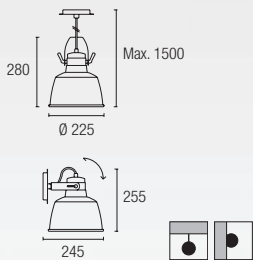

00-2710-16-11
00-2710-CG-16
 3 x E-27 Max. 60W
 Ø= 140 mm L= 170 mm
 Halogen - Fluorescent - LED

VINTAGE

30-3248-16-E9
30-3248-CG-E9
 2 x E27 Max. 60W
 L=140 mm Ø=60 mm
 Halogen - Fluorescent - LED

Reversible

Reversible

00-1799-21-16
00-1799-S4-CG
 1 x E27 Max. 100W
 Recommended Globe 20W

00-2011-21-16
00-2011-S4-CG
 2 x E27 Max. 100W
 Halogen - Fluorescent - LED
 Recommended globe 20W

VINTAGE

00-0240-21-16
00-0240-21-75
1 x E-27 Max. 100W | Ø= 85mm | L= 175 M
Halogen – Fluorescent – LED
Recommended Globe 20W

00-0253-21-16
00-0253-54-CC
1 x E-27 Max. 100W | L= 260 mm
Halogen – Fluorescent – LED
Recommended Globe 20W

25-0240-21-16
25-0240-21-75
1 x E-27 Max. 100W | Ø= 85mm | L= 175mm
Halogen – Fluorescent – LED
Recommended Globe 20W