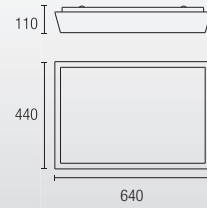

15-4691-14-B4
15-4691-S2-B4
2 x 2G11 55 W