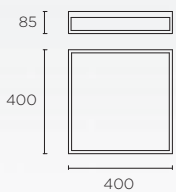

15-3214-21-B4
3 x E-27 Max. 46W L= 150mm Ø= 60mm
Halogen - Fluorescent - LED

IP 44