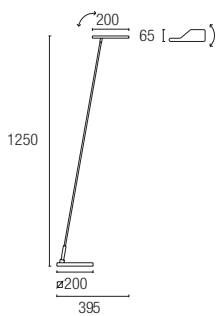

25-1523-21-21 ■
LED CITIZEN 6W
434 Lm^{lm} 3000K