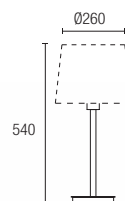

10-4695-81-82 + PAN
10-4695-Y2-82 + PAN
1 x E-27 Max. 60W
Halogen - Fluorescent - LED