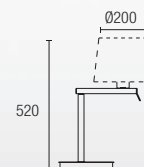

10-4696-81-82 + PAN
10-4696-Y2-82 + PAN
1 x E-27 Max. 60W
Halogen - Fluorescent - LED