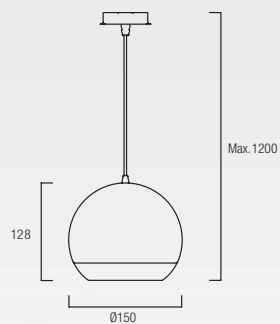

00-2710-16-11
00-2710-CG-16
 3 x E-27 Max. 60W
 Ø= 140 mm L= 170 mm
 Halogen - Fluorescent - LED

VINTAGE

30-3248-16-E9
30-3248-CG-E9
 2 x E27 Max. 60W
 L=140 mm Ø=60 mm
 Halogen - Fluorescent - LED

Reversible

CLEAR

00-2872-05-M2 
00-2872-78-M2 
00-2872-25-M2 
1x E27 Max. 50W
Max. L=170mm Ø=60mm
Halogen - Fluorescent - LED
Recommended E27 PAR20 50W

LEO

HALL / PUBLIC AREAS

00-2689-S2-00 
Led 2,2W 140 Lm^{Ni} 3000K

ROCKET

00-3279-16-16
00-3279-05-05

LED CREE 1 x 2,2W
182 Lm^{lm} 3000K

6 aros de colores incluidos
6 coloured rings included

- 00-3280-16-16
- 00-3280-05-16
- 00-3280-05-05

LED CREE 6 x 2,2W
1092 Lm^(N) 3000k

DROP

BLIND

00-2018-21-F9
00-2018-14-F9
 1 x E-27 Max. 60W | L= 119 mm Ø= 58 mm
 Halogen - Fluorescent - Led
 Recommended LED ACT-FLL-050

00-1509-14-21
 1 x ES-111 75W

BELL

HALL / PUBLIC AREAS

00-3219-S2-M2
LED SHARP 18W
1800 Lm^{INT} 3000K