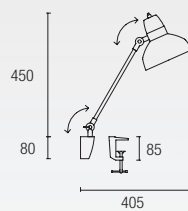

PAN-163-05
PAN-163-14

PAN-219-05
PAN-219-14

PAN-164-05
PAN-164-14

PAN-174-05
PAN-174-14

FLEX

05-1530-21-05
05-1530-21-14
 1 x E-27 Max. 60W | Ø= 70 mm L= 130 mm
 Halogen - Fluorescent - LED
 Recommended Mini Globe 11W