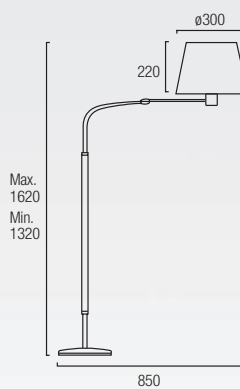

05-0382-81-AJ ■
1 x E-27 Max. 60W
Max. L=140mm Ø=60mm
Halogen - Fluorescent