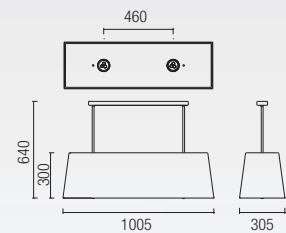

Consultar disponibilidad
Please, check availability