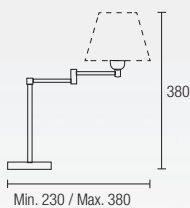

174-NS ■ + PAN
1 x E-27 Max. 60W
Halogen - Fluorescent - LED