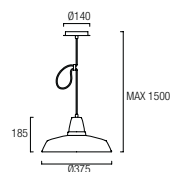

00-1799-21-16
00-1799-S4-CG
1 x E27 Max. 100W
Recommended Globe 20W