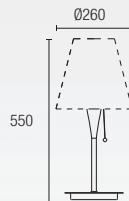

05-1136-16-82
+ PAN-166-20

10-4368-16-82
+ PAN 161-BY

05-1136-16-82 + PAN
1 x E-27 Max. 60W
Halogen - Fluorescent - LED

10-4367-16-82 + PAN
1 x E-27 Max. 60W
Halogen - Fluorescent - LED

10-4368-16-82 + PAN
1 x E-27 Max. 75W
Halogen - Fluorescent - LED