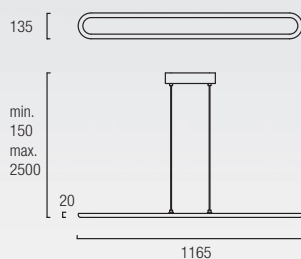

NET

00-0003-BW-M1 ☐ (Standard)
00-0643-BW-M1 ☐ (Dimmable 1-10V)
LED 44W 4.400 Lm^(N)
3000K

00-0779-BW-M1 ☐ (Standard)
00-0826-BW-M1 ☐ (Dimmable 1-10V)
LED 43W 4.773 Lm^(N)
3000K

00-3685-BW-M1 ☐
LED 15W 1.665 Lm^(N)
3000K