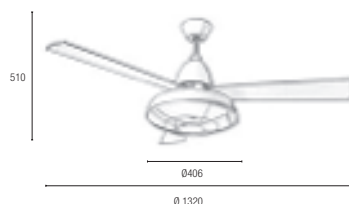

30-3248-16-E9
30-3248-CG-E9
2 x E27 Max. 60W
L=140 mm Ø=60 mm
Halogen - Fluorescent - LED

Reversible