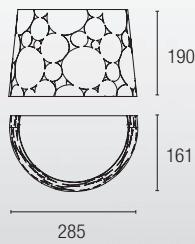

05-4343-05-05 ☒ ☐
05-4343-14-14 ☐ ☒
2 x E27 Max. 60W
Ø= 50 mm L= 155 mm
Halogen - Fluorescent - LED