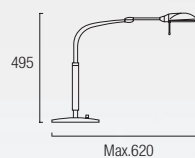

10-0378-BW-B8
10-0378-81-B8
G9 Max. 75W
OSRAM included