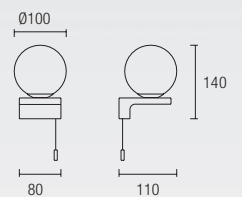

05-1380-21-F9
1 x G9 Max. 40W