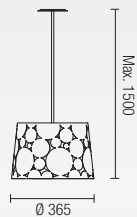

00-4343-05-05 ☐
00-4343-14-14 ☐
1 x E-27 Max. 100W | L= 165 mm
Halogen – Fluorescent – LED
Recommended Globe 20W