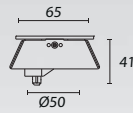

STEP

55-1573-14-00 ☐
55-1573-N3-00 ☐
LED 2W 158 Lm^N3000K