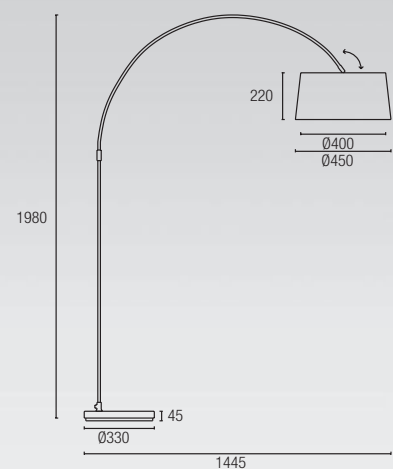

25-0467-21-82 **+PAN**

1 x E-27 Max. 100W
Halogen - Fluorescent - LED
Recommended Globe 20W

PAN-174-05
PAN-174-14

PAN-164-05
PAN-164-14