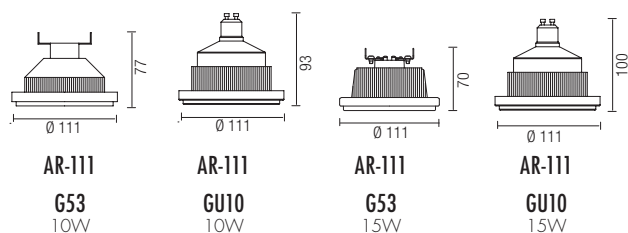

71-2232-14-14 □

Conector de carril
Track connector

71-2241-00-00

Controlador con mando a distancia
Controller with remote control

AR LED

10W = **equivalente a as bright as 50w Halogen**

15W = **equivalente a as bright as 75w Halogen**