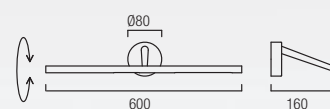

05-2897-21-M2
05-2897-81-M2
05-2897-E4-M2
LED 30 X 0,23W = 7W
700 Lm^{lm} 3000 K