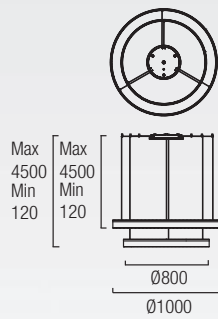

00-0054-05-BW
LED 41W 1763 Lm^{lm} 3000K

71-0053-BW-BW
1 x GU10 Max. 15W / Max. L=100mm
Ø=111mm LED
Recommended:
ACT-FLL-015 10W 24°
ACT-FLL-017 10W 35°
ACT-FLL-032 15W 24°
ACT-FLL-033 15W 35°

00-3647-BW-M3
LED 53W 5.883 Lm^(N)
3000K