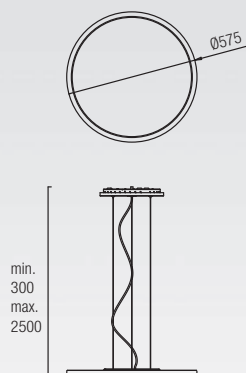

NET

00-0003-BW-M1 ☐ (Standard)
00-0643-BW-M1 ☐ (Dimmable 1-10V)
LED 44W 4.400 Lm^(N)
3000K

00-0779-BW-M1 ☐ (Standard)
00-0826-BW-M1 ☐ (Dimmable 1-10V)
LED 43W 4.773 Lm^(N)
3000K

00-3685-BW-M1 ☐
LED 15W 1.665 Lm^(N)
3000K