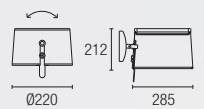

10-2817-81-14 ■
 1 x E-27 Max. 60W Esf. Ø45
 Ø= 70 mm L= 130 mm
 Halogen - Fluorescent - LED

25-2817-81-14 ■
 1 x E-27 Max. 150W L= 250 mm
 Halogen - Fluorescent - LED

VIRGINIA

25-4339-21-05 
 3 x E-27 PL ELEC. Max. 16W L= 150 mm
 Fluorescent - LED