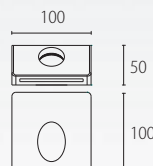

05-2904-14-00 □
LED CREE 1W 87 Lm^{lm}3000 K