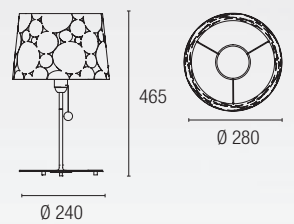

10-4343-14-14 ☐ ☒
1 x E27 Max. 100W | L= 190 mm
Fluorescent - LED
Recommended Globe 20W