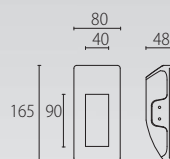

05-1804-14-00 □
LED CREE 1W 87 Lm^{lm}3000 K