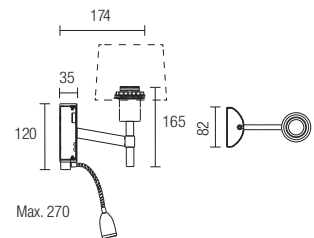

05-2820-21-21 + PAN
05-2820-81-81 + PAN
1 x E-27 Max. 60W
Halogen - Fluorescent - LED
LED CREE 3W 182 Lm^(N)