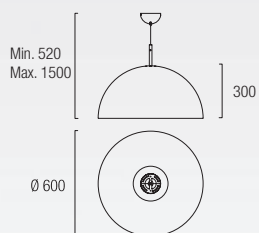

LEAF

00-3813-BW-08

00-3813-BW-34

1 x E27 Max. 30W / Max.L=176mm.

Fluorescent/LED

Recommended LED ACT-FLL-050

UMBRELLA

00-2727-AP-05
 00-2727-AQ-78
 3 x E-14 Max. 11W / Max. L=145mm Ø=45mm
 Fluorescent - LED