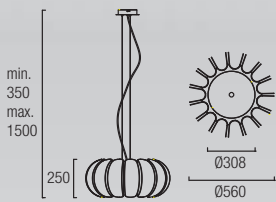

00-4391-BW-03
00-4391-BW-05
00-4391-BW-25
3 x E-27 Max. 23W / Max.L=140mm Ø60mm
Fluorescent - LED
Recommended LED ATC-FLL-050

10-4391-BW-03
10-4391-BW-05
10-4391-BW-25
3 x E-27 PL Elec. Max. 23W / Max.L=140mm Ø60mm
Fluorescent - LED
Recommended LED ATC-FLL-050

25-4391-BW-03
25-4391-BW-05
25-4391-BW-25
3 x E-27 PL Elec. Max. 23W / L=140mm Ø=60mm
Fluorescent - LED
Recommended LED ACT-FLL-050